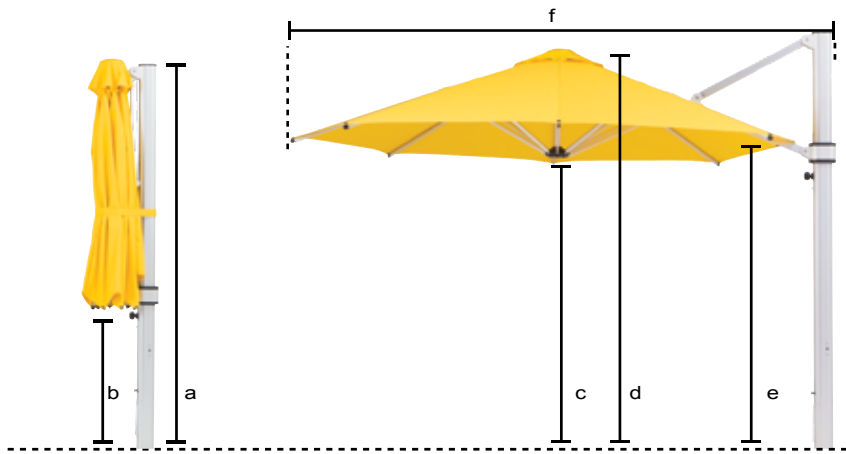

Eclipse® 2.0

Australia's Best Cantilever Umbrella

Standard Colours

Canopies are made of Premium 100% Solution Dyed Acrylic Canvas with a 10 year warranty against fading.**

Fabric colours may vary slightly from printed swatches shown above. Other colours available to order, surcharge may apply.

**10 year warranty is for residential use and relates to fading of the colour only

Frames

Frames are made of Marine Grade Anodised Aluminium with a 3 year warranty against mechanical defects.